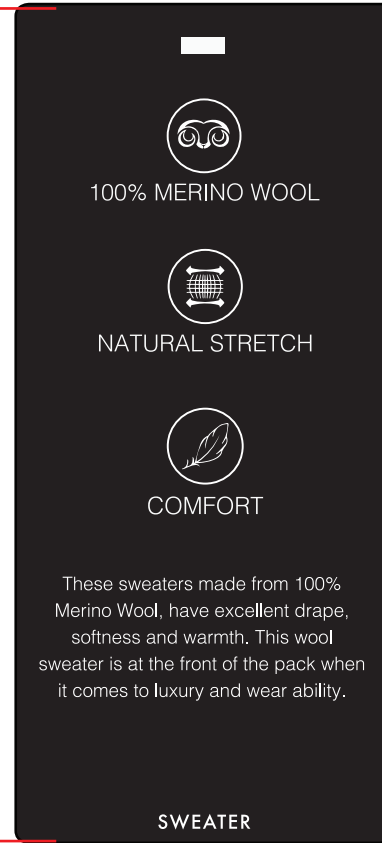

5 CM

11 CM

SWEATER

5 CM