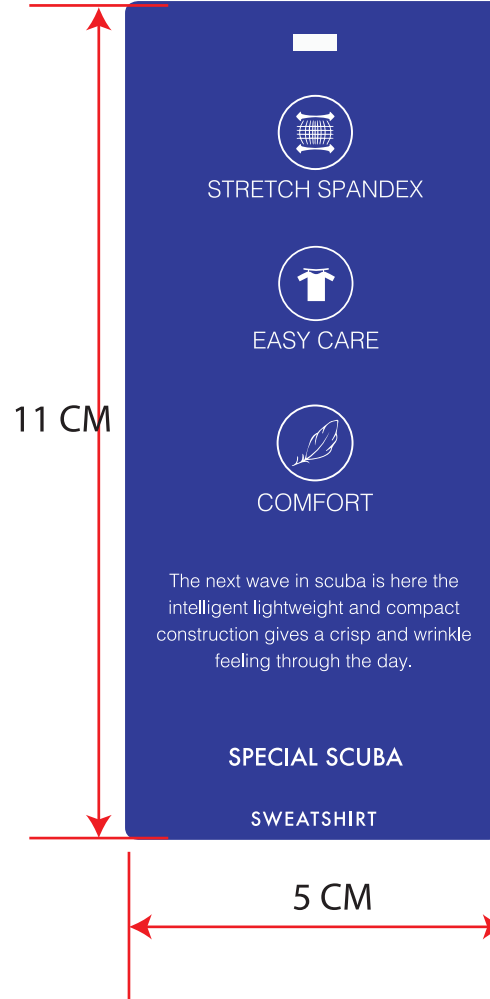

11 CM

ULTRA HD

5 CM

vanheusen.com

NAVY - JET NAVY
COBALT - 287C
WHITE

SHEET 1 NAVY - WOVE IVORY 330 GSM DOUBLE / PRINT ON FRONT
SHEET 2 COBALT - WOVE IVORY 330 GSM SINGLE / PRINT BOTH SIDE

STYLE - 3

50 PIECES

**NAVY - JET NAVY
COBALT - 287C
WHITE**

**SHEET 1 NAVY - WOVE IVORY 330 GSM DOUBLE / PRINT ON FRONT
SHEET 2 COBALT - WOVE IVORY 330 GSM SINGLE / PRINT BOTH SIDE**

STYLE - 4

50 PIECES

NAVY - JET NAVY
COBALT - 287C
WHITE

SHEET 1 NAVY - WOVE IVORY 330 GSM DOUBLE / PRINT ON FRONT
SHEET 2 COBALT - WOVE IVORY 330 GSM SINGLE / PRINT BOTH SIDE

STYLE - 5

50 PIECES

NAVY - JET NAVY
COBALT - 287C
WHITE

SHEET 1 NAVY - WOVE IVORY 330 GSM DOUBLE / PRINT ON FRONT
SHEET 2 COBALT - WOVE IVORY 330 GSM SINGLE / PRINT BOTH SIDE

STYLE - 6

50 PIECES

NAVY - JET NAVY
COBALT - 287C
WHITE

SHEET 1 NAVY - WOVE IVORY 330 GSM DOUBLE / PRINT ON FRONT
SHEET 2 COBALT - WOVE IVORY 330 GSM SINGLE / PRINT BOTH SIDE

STYLE - 7

50 PIECES

10.2 CM

5 CM