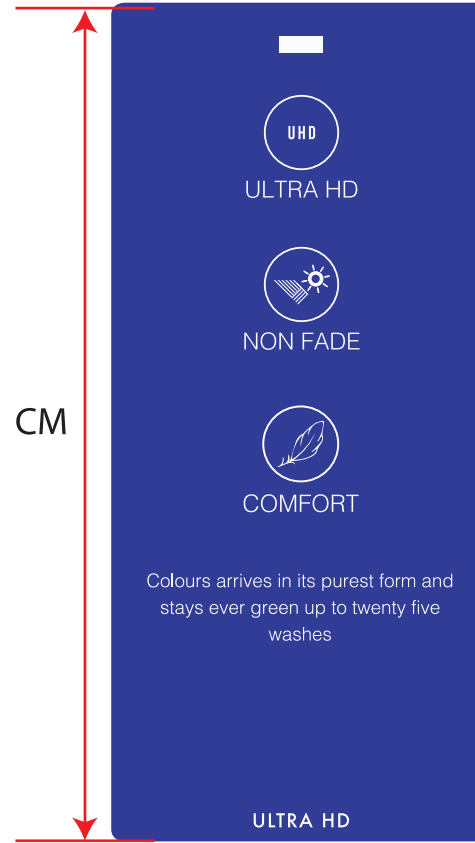

STYLE - 1

50 PIECES

NAVY - JET NAVY
COBALT - 287C
WHITE

SHEET 1 NAVY - WOVE IVORY 330 GSM DOUBLE / PRINT ON FRONT
SHEET 2 COBALT - WOVE IVORY 330 GSM SINGLE / PRINT BOTH SIDE

STYLE - 2

50 PIECES

10.2 CM

5 CM

11 CM

ULTRA HD

5 CM

vanheusen.com

NAVY - JET NAVY
COBALT - 287C
WHITE

SHEET 1 NAVY - WOVE IVORY 330 GSM DOUBLE / PRINT ON FRONT
SHEET 2 COBALT - WOVE IVORY 330 GSM SINGLE / PRINT BOTH SIDE

STYLE - 3

50 PIECES