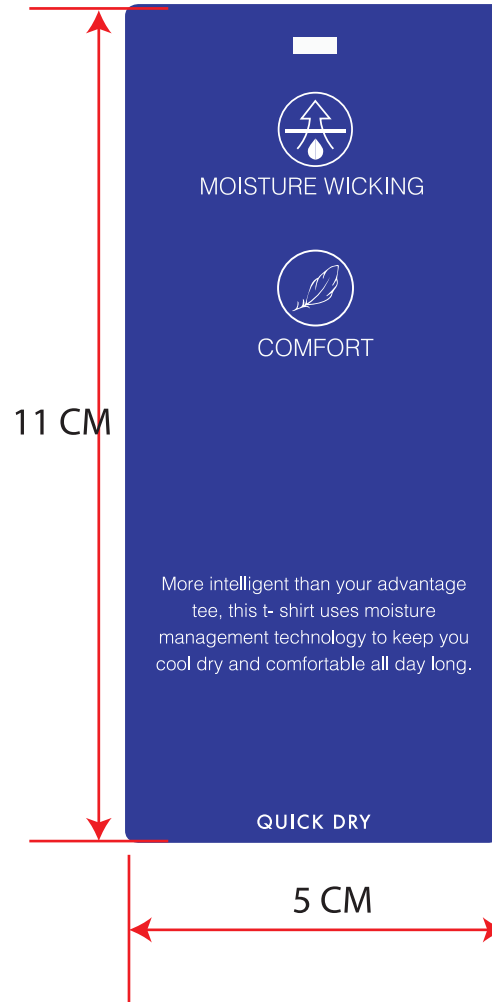

STYLE - 4

50 PIECES

NAVY - JET NAVY
COBALT - 287C
WHITE

SHEET 1 NAVY - WOVE IVORY 330 GSM DOUBLE / PRINT ON FRONT
SHEET 2 COBALT - WOVE IVORY 330 GSM SINGLE / PRINT BOTH SIDE