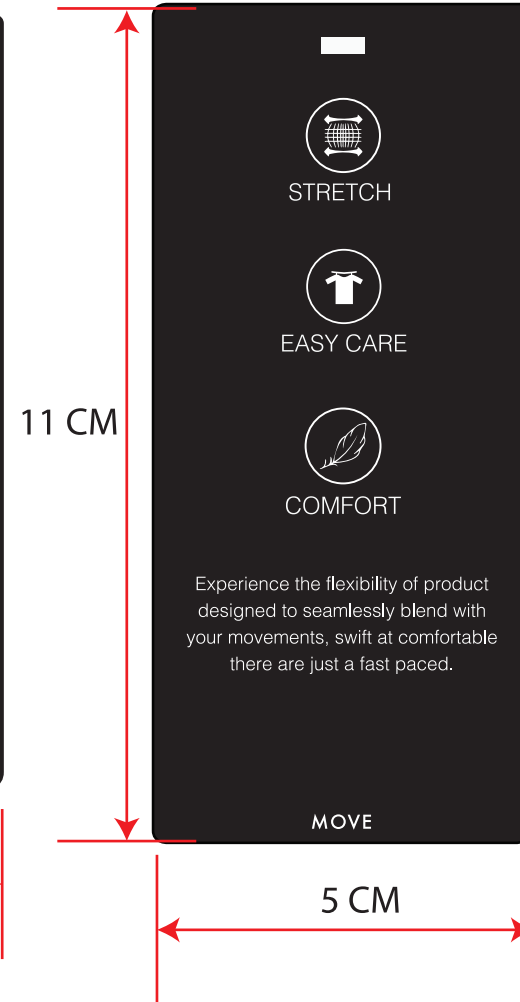

STYLE - 10

50 PIECES

**BLACK - JET BLACK
WHITE**

**SHEET 1 BLACK - WOVE IVORY 330 GSM DOUBLE / PRINT ON FRONT
SHEET 2 BLACK - WOVE IVORY 330 GSM SINGLE / PRINT BOTH SIDE**

STYLE - 11

50 PIECES

10.2 CM

5 CM

11 CM

5 CM

**BLACK - JET BLACK
WHITE**

**SHEET 1 BLACK - WOVE IVORY 330 GSM DOUBLE / PRINT ON FRONT
SHEET 2 BLACK - WOVE IVORY 330 GSM SINGLE / PRINT BOTH SIDE**

STYLE - 12

50 PIECES

10.2 CM

5 CM