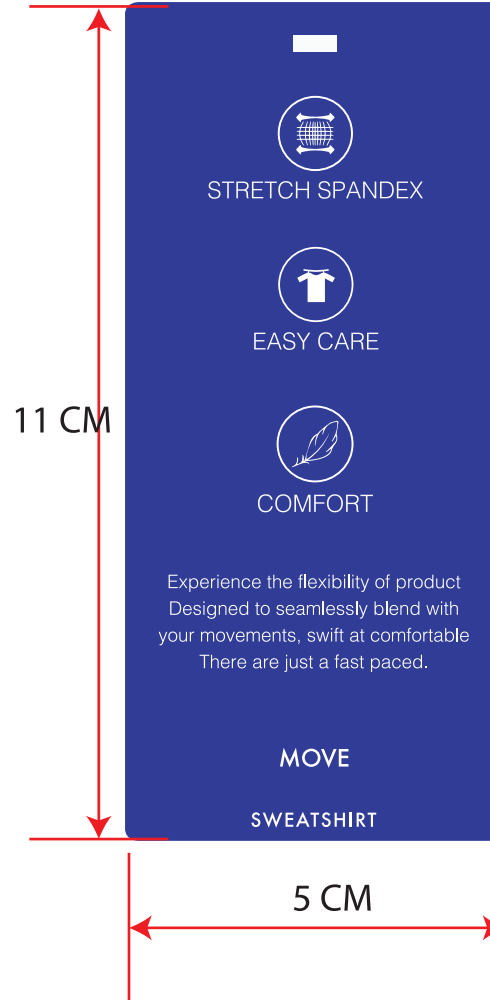

STYLE - 5

50 PIECES

NAVY - JET NAVY
COBALT - 287C
WHITE

SHEET 1 NAVY - WOVE IVORY 330 GSM DOUBLE / PRINT ON FRONT
SHEET 2 COBALT - WOVE IVORY 330 GSM SINGLE / PRINT BOTH SIDE