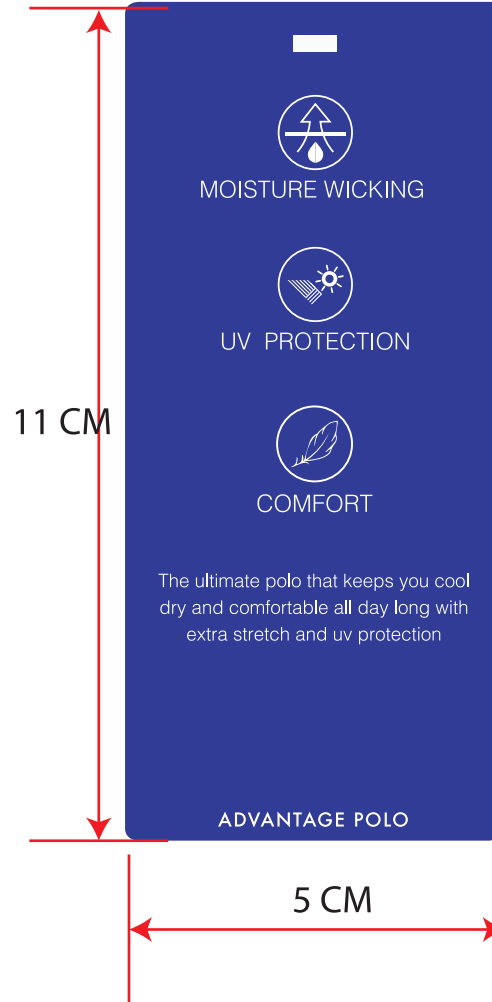

STYLE - 1

50 PIECES

NAVY - JET NAVY
COBALT - 287C
WHITE

SHEET 1 NAVY - WOVE IVORY 330 GSM DOUBLE / PRINT ON FRONT
SHEET 2 COBALT - WOVE IVORY 330 GSM SINGLE / PRINT BOTH SIDE

STYLE - 2

50 PIECES

10.2 CM

5 CM

11 CM

ULTRA HD

5 CM

vanheusen.com

NAVY - JET NAVY
COBALT - 287C
WHITE

SHEET 1 NAVY - WOVE IVORY 330 GSM DOUBLE / PRINT ON FRONT
SHEET 2 COBALT - WOVE IVORY 330 GSM SINGLE / PRINT BOTH SIDE

STYLE - 3

50 PIECES

**NAVY - JET NAVY
COBALT - 287C
WHITE**

**SHEET 1 NAVY - WOVE IVORY 330 GSM DOUBLE / PRINT ON FRONT
SHEET 2 COBALT - WOVE IVORY 330 GSM SINGLE / PRINT BOTH SIDE**

STYLE - 4

50 PIECES

NAVY - JET NAVY
COBALT - 287C
WHITE