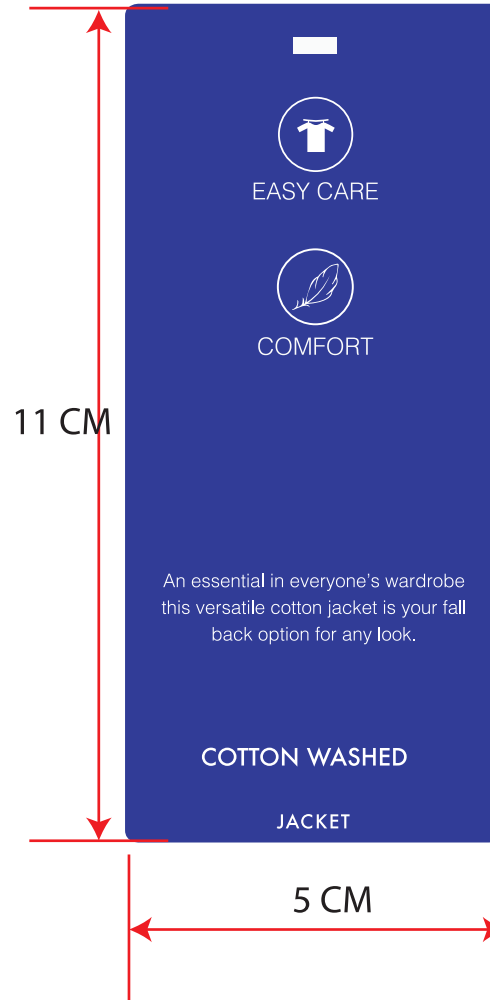

STYLE - 6

50 PIECES

NAVY - JET NAVY
COBALT - 287C
WHITE

SHEET 1 NAVY - WOVE IVORY 330 GSM DOUBLE / PRINT ON FRONT
SHEET 2 COBALT - WOVE IVORY 330 GSM SINGLE / PRINT BOTH SIDE

STYLE - 7

50 PIECES

10.2 CM

5 CM

11 CM

5 CM

NAVY - JET NAVY
COBALT - 287C
WHITE

SHEET 1 NAVY - WOVE IVORY 330 GSM DOUBLE / PRINT ON FRONT
SHEET 2 COBALT - WOVE IVORY 330 GSM SINGLE / PRINT BOTH SIDE

STYLE - 8

50 PIECES

NAVY - JET NAVY
COBALT - 287C
WHITE